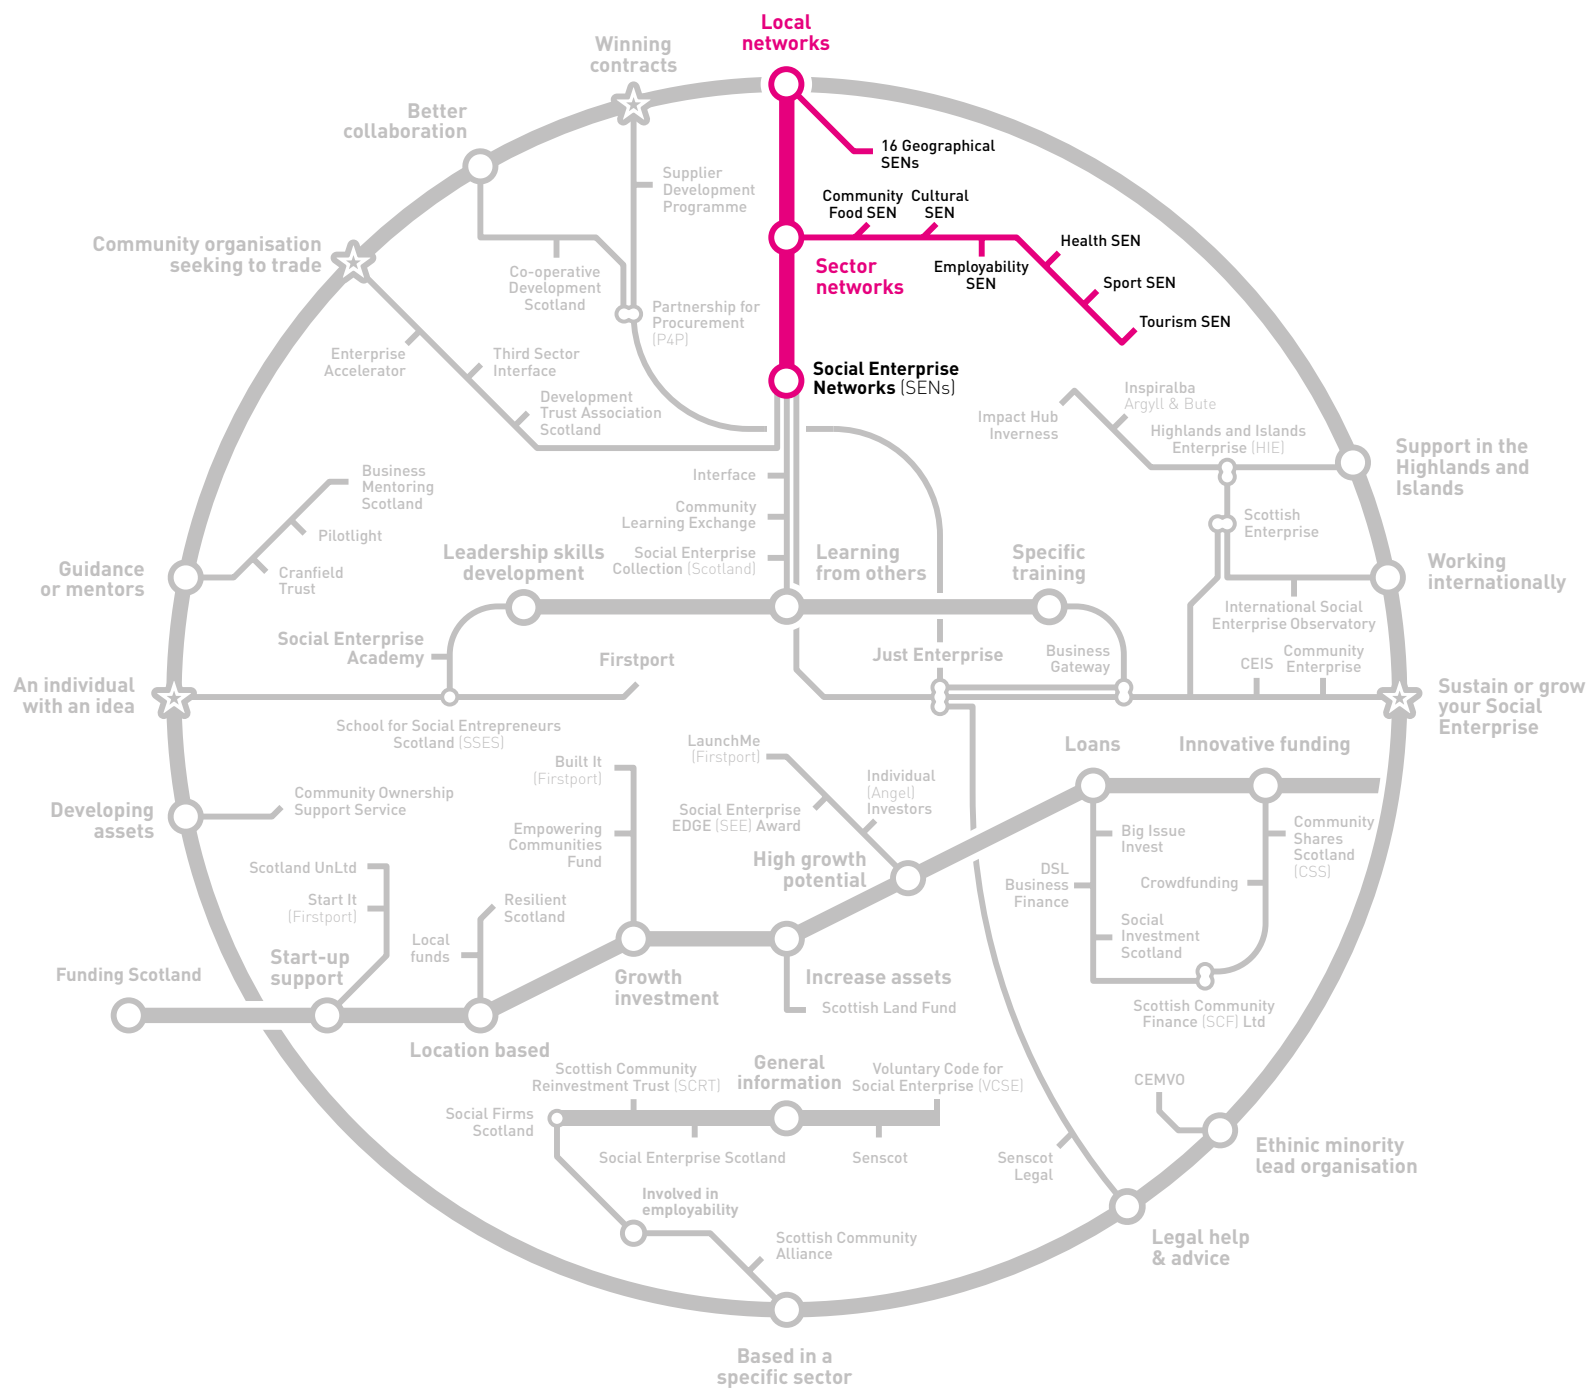

THE SCOTTISH
SOCIAL ENTERPRISE
ECO-SYSTEM MAP
2019

SELECT TO VIEW LINE:

- Development
- Finance
- Learning
- Networking
- Policy & Info

DIRECTORY

HOW TO USE

MORE INFO

FULL MAP