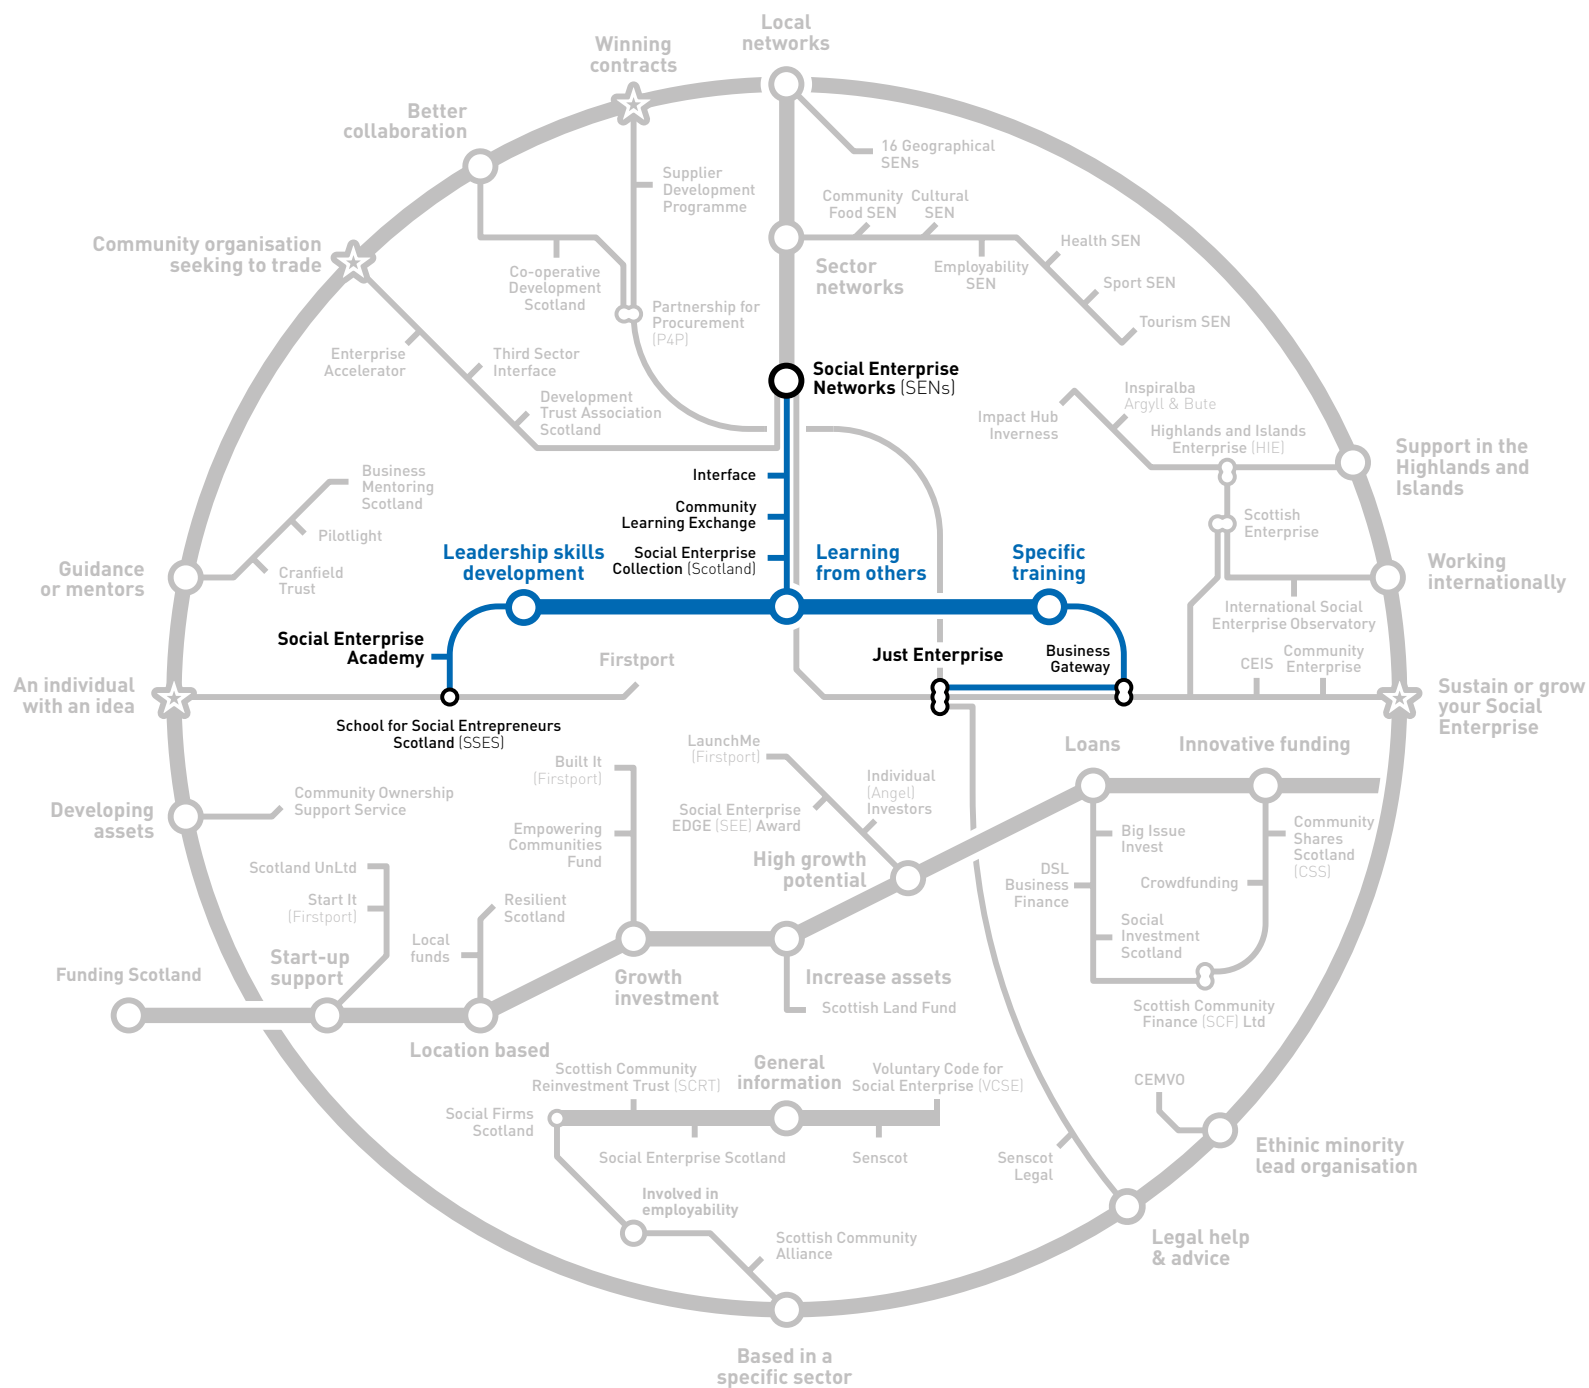

**THE SCOTTISH
SOCIAL ENTERPRISE
ECO-SYSTEM MAP
2019**

SELECT TO VIEW LINE:

- Development
- Finance
- Learning
- Networking
- Policy & Info

DIRECTORY

HOW TO USE

MORE INFO

FULL MAP