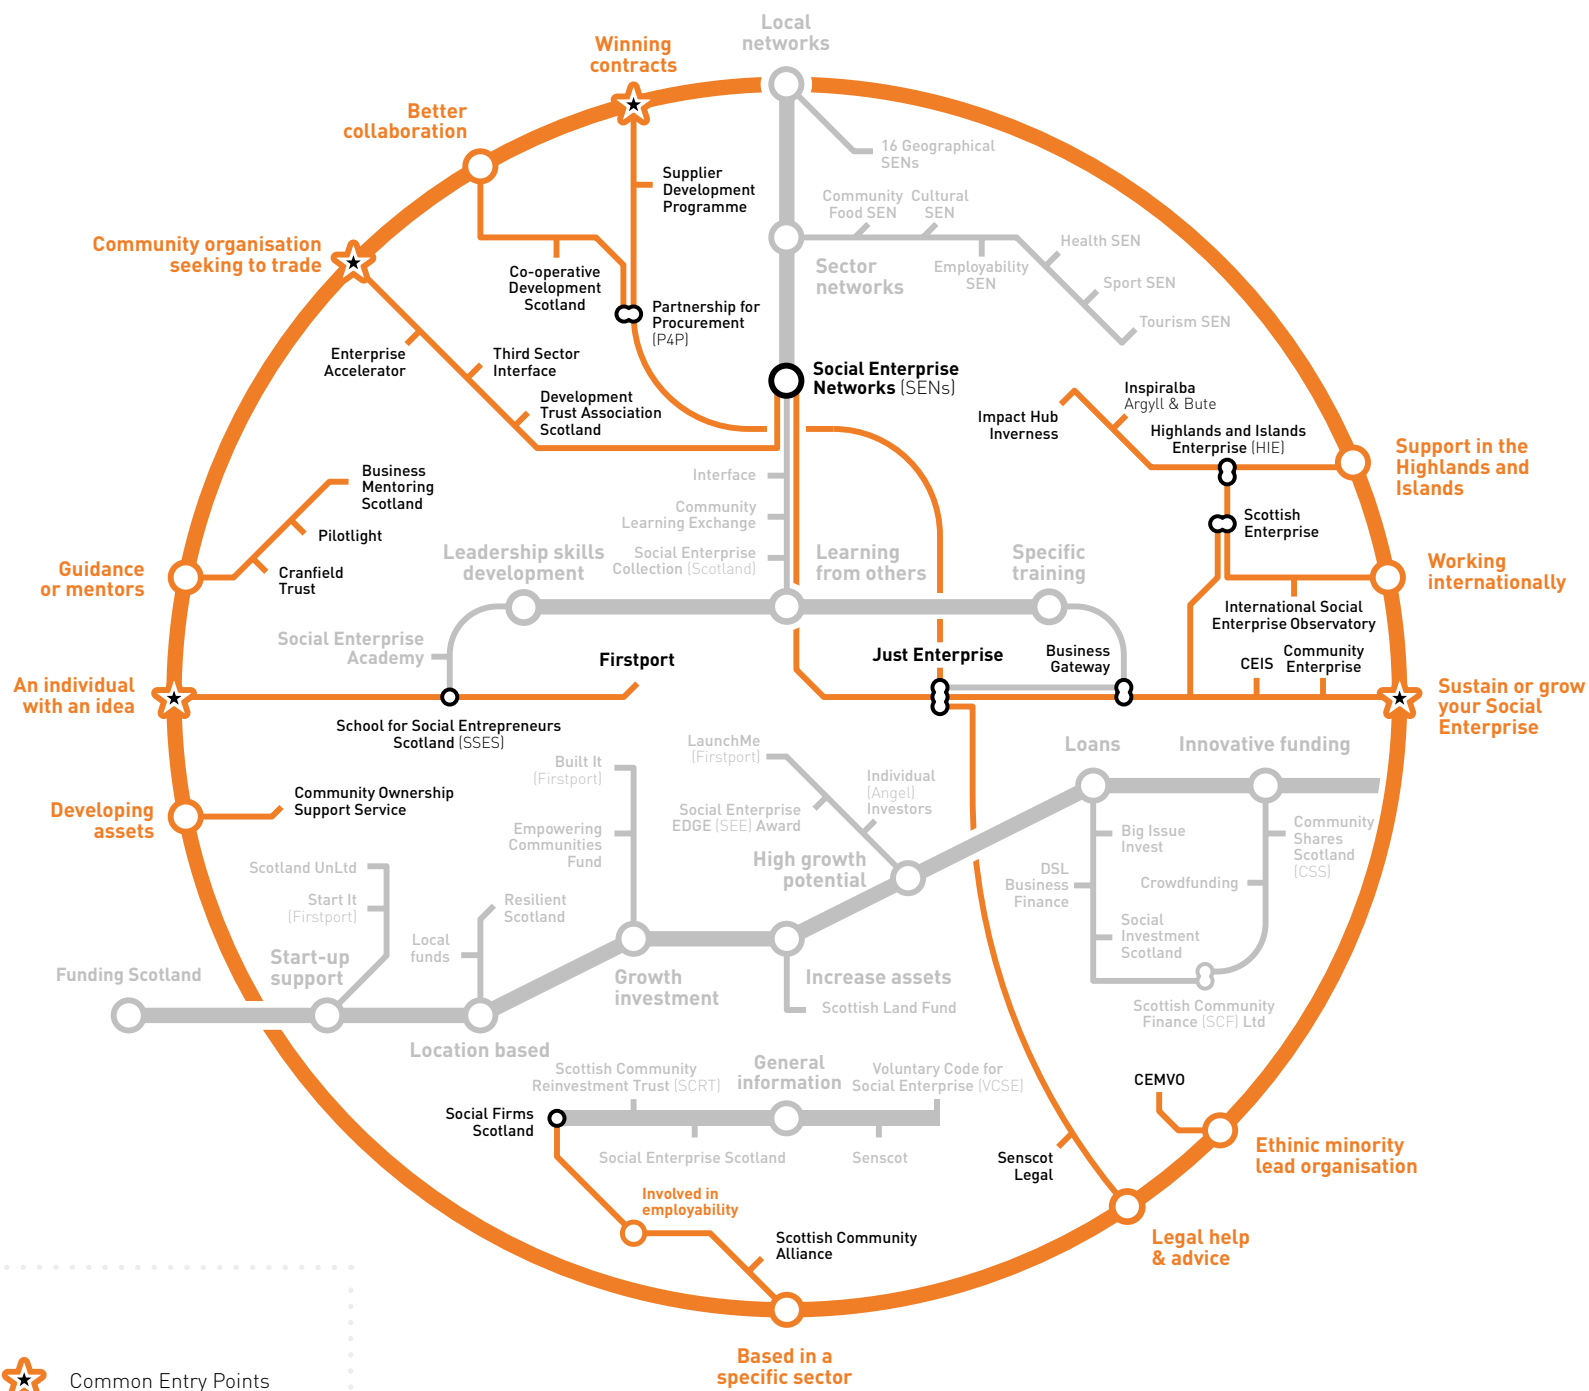

THE SCOTTISH
SOCIAL ENTERPRISE
ECO-SYSTEM MAP
2019

SELECT TO VIEW LINE:

- Development
- Finance
- Learning
- Networking
- Policy & Info

DIRECTORY

HOW TO USE

MORE INFO

Common Entry Points

THE SCOTTISH
SOCIAL ENTERPRISE
ECO-SYSTEM MAP
2019

SELECT TO VIEW LINE:

- Development
- Finance
- Learning
- Networking
- Policy & Info

DIRECTORY

HOW TO USE

MORE INFO

Common Entry Points

FULL MAP

THE SCOTTISH
SOCIAL ENTERPRISE
ECO-SYSTEM MAP
2019

SELECT TO VIEW LINE:

- Development
- Finance
- Learning
- Networking
- Policy & Info

DIRECTORY

HOW TO USE

MORE INFO

FULL MAP

**THE SCOTTISH
SOCIAL ENTERPRISE
ECO-SYSTEM MAP
2019**

SELECT TO VIEW LINE: