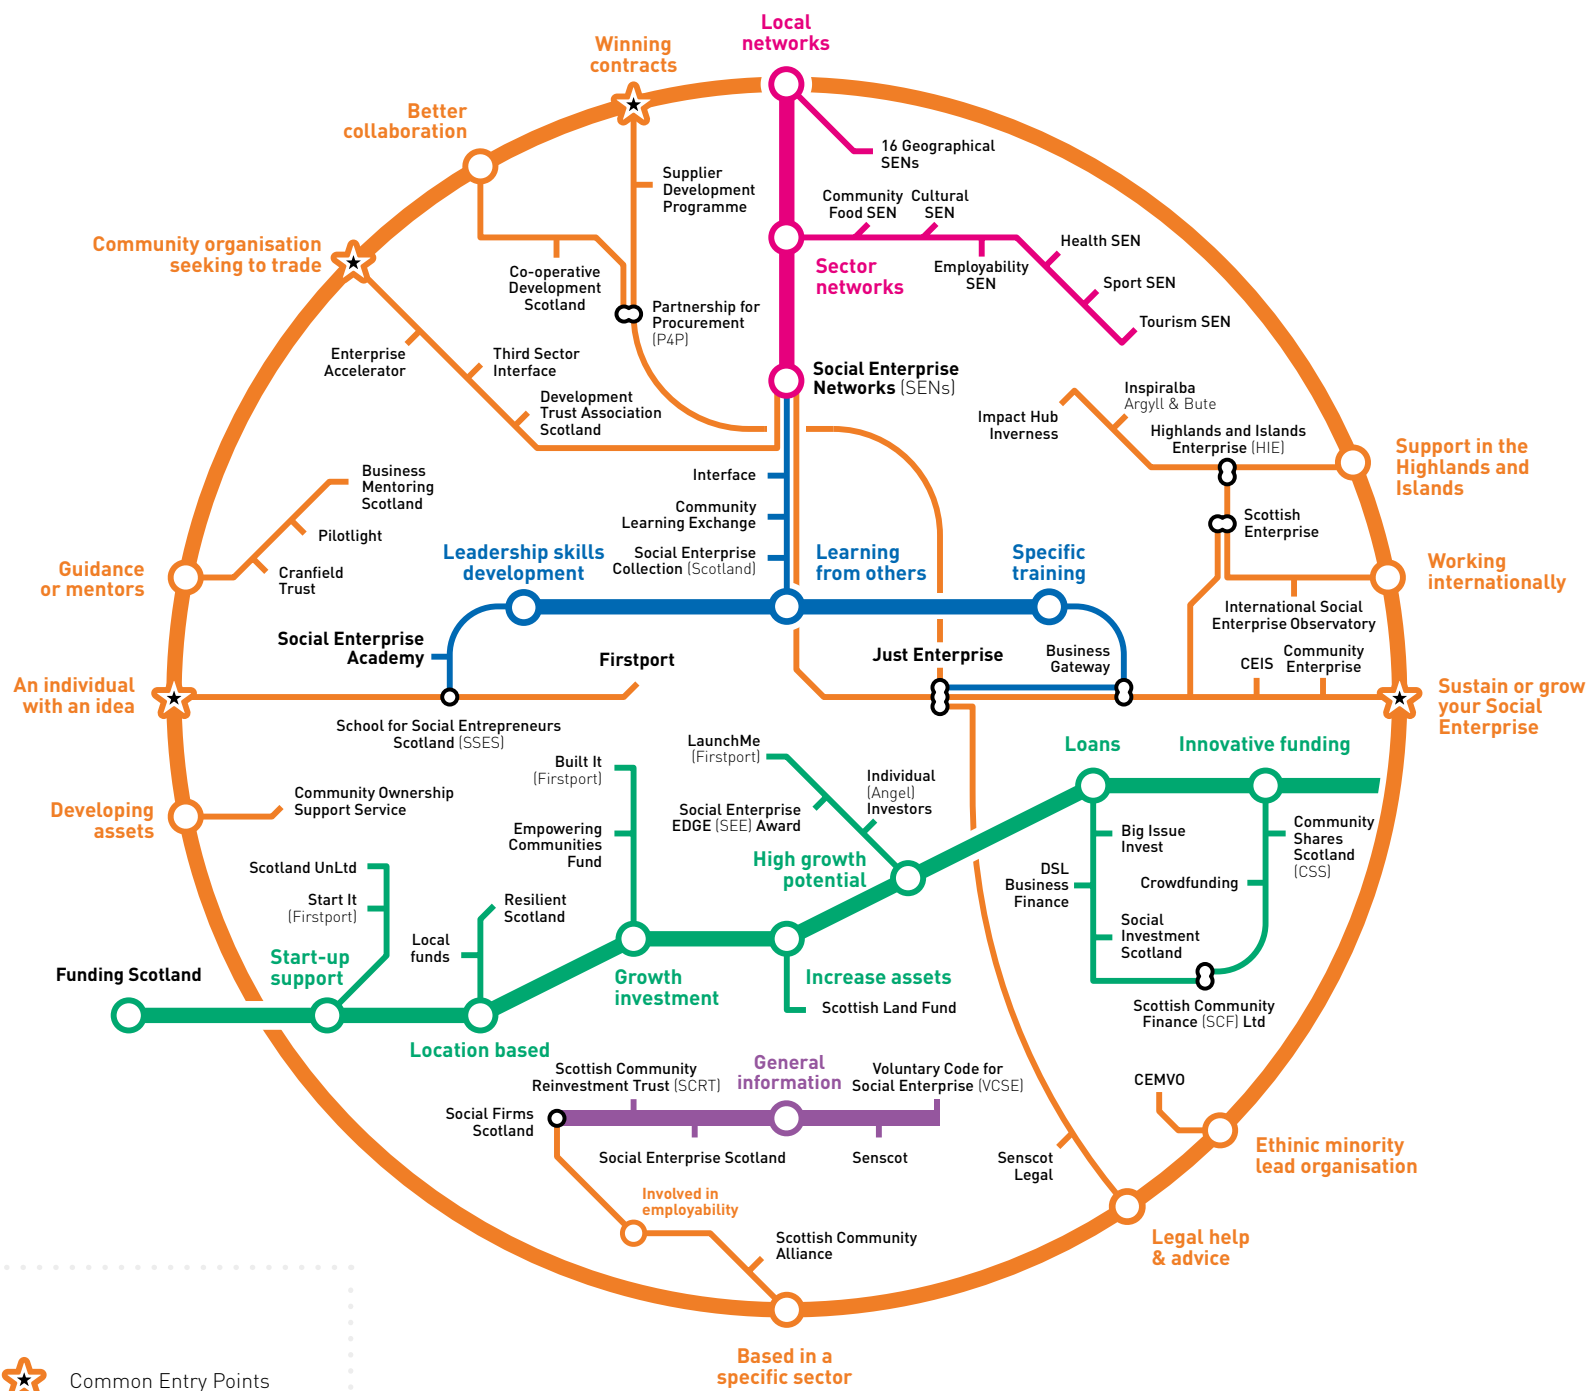

THE SCOTTISH
SOCIAL ENTERPRISE
ECO-SYSTEM MAP
2019

SELECT TO VIEW LINE:

- Development
- Finance
- Learning
- Networking
- Policy & Info

DIRECTORY

HOW TO USE

MORE INFO

Common Entry Points

THE SCOTTISH
SOCIAL ENTERPRISE
ECO-SYSTEM MAP
2019

SELECT TO VIEW LINE:

- Development
- Finance
- Learning
- Networking
- Policy & Info

DIRECTORY

HOW TO USE

MORE INFO

Common Entry Points

FULL MAP

THE SCOTTISH
SOCIAL ENTERPRISE
ECO-SYSTEM MAP
2019

SELECT TO VIEW LINE:

- Development
- Finance
- Learning
- Networking
- Policy & Info

DIRECTORY

HOW TO USE

MORE INFO

FULL MAP

**THE SCOTTISH
SOCIAL ENTERPRISE
ECO-SYSTEM MAP
2019**

SELECT TO VIEW LINE: