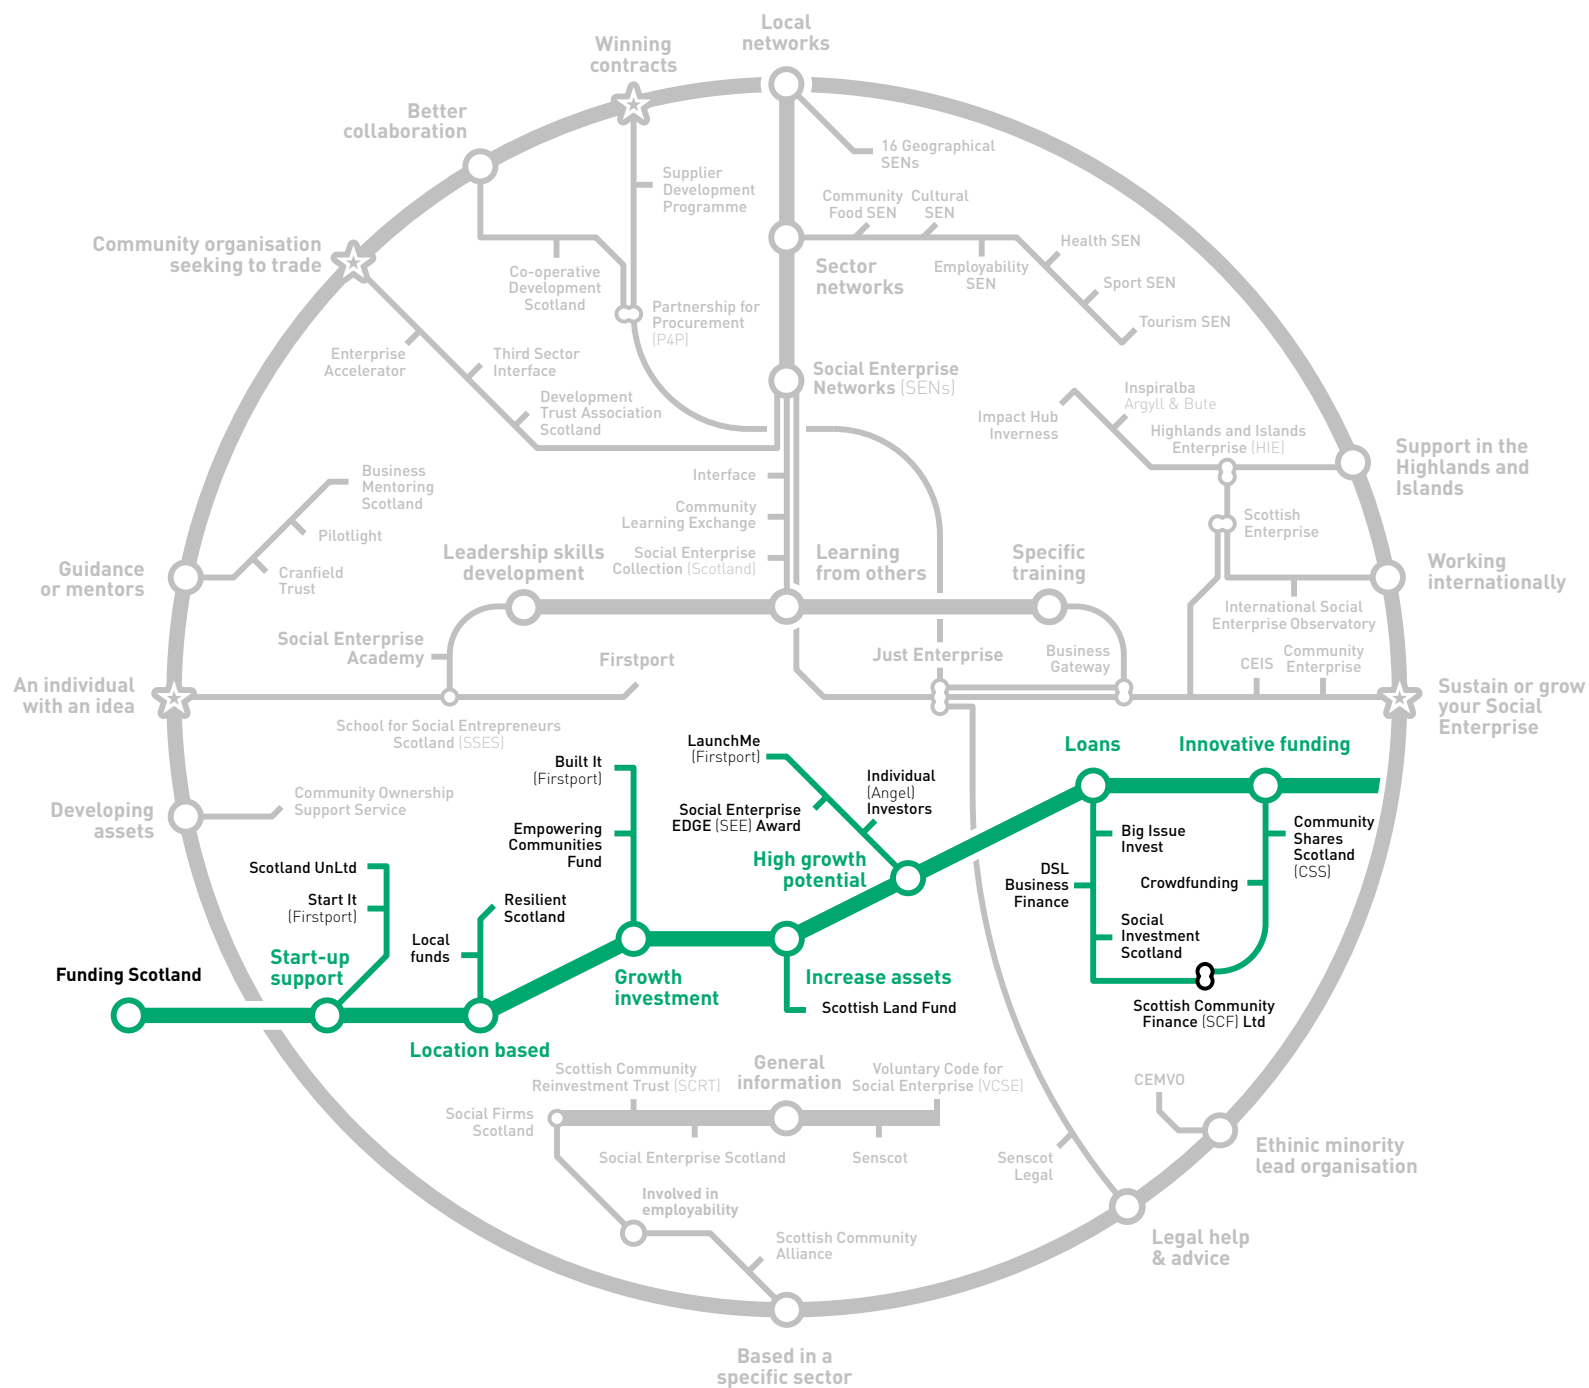

THE SCOTTISH
SOCIAL ENTERPRISE
ECO-SYSTEM MAP
2019

SELECT TO VIEW LINE:

- Development
- Finance
- Learning
- Networking
- Policy & Info

DIRECTORY

HOW TO USE

MORE INFO

Common Entry Points

THE SCOTTISH
SOCIAL ENTERPRISE
ECO-SYSTEM MAP
2019

SELECT TO VIEW LINE:

- Development
- Finance
- Learning
- Networking
- Policy & Info

DIRECTORY

HOW TO USE

MORE INFO

Common Entry Points

FULL MAP

THE SCOTTISH
SOCIAL ENTERPRISE
ECO-SYSTEM MAP
2019

SELECT TO VIEW LINE:

- Development
- Finance
- Learning
- Networking
- Policy & Info

DIRECTORY

HOW TO USE

MORE INFO

FULL MAP

**THE SCOTTISH
SOCIAL ENTERPRISE
ECO-SYSTEM MAP
2019**

SELECT TO VIEW LINE: